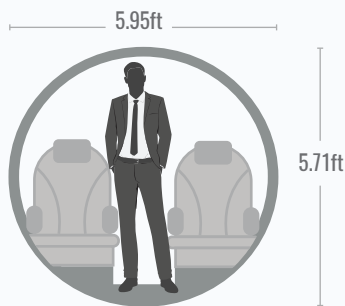

GENERAL

Engine Count:	2
Passengers:	Up to 7
Crew:	2
Model Class:	Jet - Midsize

PERFORMANCE

Range:	2,405 NM / 4,454 km
Max Cruising Speed:	863 km/h
Ceiling (ft):	51,00
Takeoff Distance (ft):	5,920
Landing Distance (ft):	3,190

DIMENSIONS

AIRCRAFT DIMENSION

Tail Height (ft):	14.6
Wing Span (ft):	43.8
Length (ft):	58.7
Max Takeoff Weight (lbs):	23,500

CABIN DIMENSION

Height (ft):	5.71
Width (ft):	5.95
Length (ft):	17.67
Cabin Zones:	1

RANGE MAP

Baggage Capacity

Internal: 24 cu. ft.
External: 24 cu. ft.

4 medium
standard size
suitcases

Fly Beyond the Ordinary

Experience the difference
with ASM Air

Business | Leisure | Events | VIP | Medevac