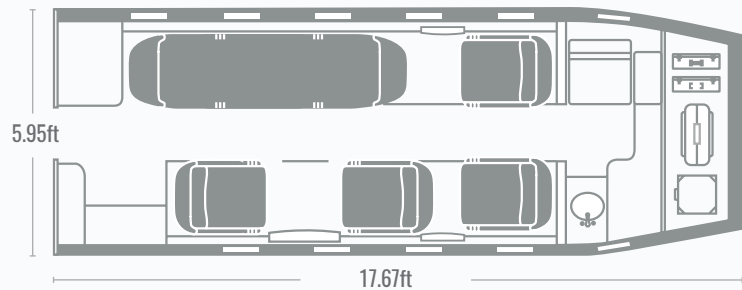

GENERAL

Engine Count:	2
Passengers:	Up to 7
Crew:	2
Model Class:	Jet - Midsize

PERFORMANCE

Range:	2,405 NM / 4,454 km
Max Cruising Speed:	863 km/h
Ceiling (ft):	51,00
Takeoff Distance (ft):	5,920
Landing Distance (ft):	3,190

DIMENSIONS

AIRCRAFT DIMENSION

Tail Height (ft):	14.6
Wing Span (ft):	43.8
Length (ft):	58.7
Max Takeoff Weight (lbs):	23,500

CABIN DIMENSION

Height (ft):	5.71
Width (ft):	5.95
Length (ft):	17.67
Cabin Zones:	1

RANGE MAP

Baggage Capacity

Internal: 24 cu. ft.
External: 24 cu. ft.

4 medium
standard size
suitcases

Fly Beyond the Ordinary

Experience the difference
with ASM Air

Business | Leisure | Events | VIP | Medevac