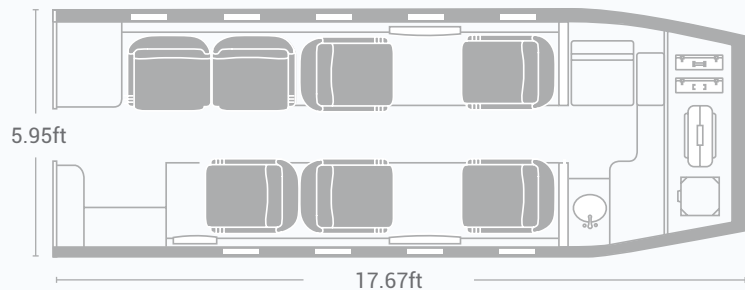

Learjet 60 ^{XR} VIP	
	5 executive multi-position recline seats and a sofa
	Cockpit closeout privacy curtain
	Large concealable side table*
	Electrical connectors, reading lights and side ledges with recessed cup holders
	SAT-phone availability
	Entertainment: Airshow 410 w/ DVD player & bulkhead-mounted cabin displays
	Galley with work surface, drainable ice drawer, hot water outlet and available microwave
	Lavatory benefiting from natural light, a mirror and vanity with available sink and faucet
	Generous in-cabin storage space
	External baggage compartment

GENERAL

Engine Count:	2
Passengers:	Up to 7
Crew:	2
Model Class:	Jet - Midsize

PERFORMANCE

Range:	2,405 NM / 4,454 km
Max Cruising Speed:	863 km/h
Ceiling (ft):	51,00
Takeoff Distance (ft):	5,920
Landing Distance (ft):	3,190

DIMENSIONS

AIRCRAFT DIMENSION

Tail Height (ft):	14.6
Wing Span (ft):	43.8
Length (ft):	58.7
Max Takeoff Weight (lbs):	23,500

CABIN DIMENSION

Height (ft):	5.71
Width (ft):	5.95
Length (ft):	17.67
Cabin Zones:	1

RANGE MAP

Baggage Capacity

Internal: 24 cu. ft.
External: 24 cu. ft.

4 medium
standard size
suitcases

Fly Beyond the Ordinary

Experience the difference
with ASM Air

Business | Leisure | Events | VIP | Medevac