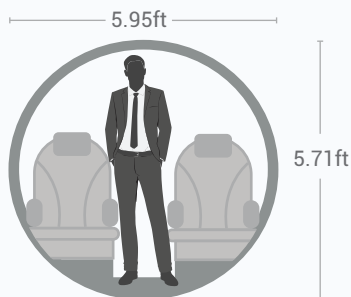

Learjet 60 ^{XR} VIP	
	5 executive multi-position recline seats and a sofa
	Cockpit closeout privacy curtain
	Large concealable side table*
	Electrical connectors, reading lights and side ledges with recessed cup holders
	SAT-phone availability
	Entertainment: Airshow 410 w/ DVD player & bulkhead-mounted cabin displays
	Galley with work surface, drainable ice drawer, hot water outlet and available microwave
	Lavatory benefiting from natural light, a mirror and vanity with available sink and faucet
	Generous in-cabin storage space
	External baggage compartment

GENERAL

Engine Count:	2
Passengers:	Up to 7
Crew:	2
Model Class:	Jet - Midsize

PERFORMANCE

Range:	2,405 NM / 4,454 km
Max Cruising Speed:	863 km/h
Ceiling (ft):	51,00
Takeoff Distance (ft):	5,920
Landing Distance (ft):	3,190

DIMENSIONS

AIRCRAFT DIMENSION

Tail Height (ft):	14.6
Wing Span (ft):	43.8
Length (ft):	58.7
Max Takeoff Weight (lbs):	23,500

CABIN DIMENSION

Height (ft):	5.71
Width (ft):	5.95
Length (ft):	17.67
Cabin Zones:	1

RANGE MAP

Baggage Capacity

Internal: 24 cu. ft.
External: 24 cu. ft.

4 medium
standard size
suitcases

Fly Beyond the Ordinary

Experience the difference
with ASM Air

Business | Leisure | Events | VIP | Medevac