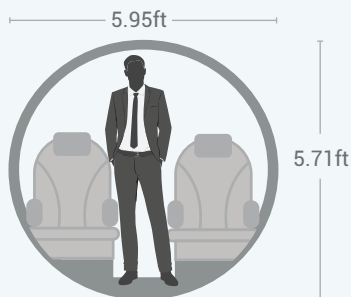

Learjet 60 ^{XR} VIP	
	6 executive multi-position recline seats
	Cockpit closeout privacy curtain
	Large concealable side table*
	Electrical connectors, reading lights and side ledges with recessed cup holders
	SAT-phone availability
	Entertainment: Airshow 410 w/ DVD player & bulkhead-mounted cabin displays
	Galley with work surface, drainable ice drawer, hot water outlet and available microwave
	Lavatory benefiting from natural light, a mirror and vanity with available sink and faucet
	Generous in-cabin storage space
	External baggage compartment

GENERAL

Engine Count:	2
Passengers:	Up to 7
Crew:	2
Model Class:	Jet - Midsize

PERFORMANCE

Range:	2,405 NM / 4,454 km
Max Cruising Speed:	863 km/h
Ceiling (ft):	51,00
Takeoff Distance (ft):	5,920
Landing Distance (ft):	3,190

DIMENSIONS

AIRCRAFT DIMENSION

Tail Height (ft):	14.6
Wing Span (ft):	43.8
Length (ft):	58.7
Max Takeoff Weight (lbs):	23,500

CABIN DIMENSION

Height (ft):	5.71
Width (ft):	5.95
Length (ft):	17.67
Cabin Zones:	1

RANGE MAP

Baggage Capacity

Internal: 24 cu. ft.
External: 24 cu. ft.

4 medium
standard size
suitcases

Fly Beyond the Ordinary

Experience the difference
with ASM Air

Business | Leisure | Events | VIP | Medevac