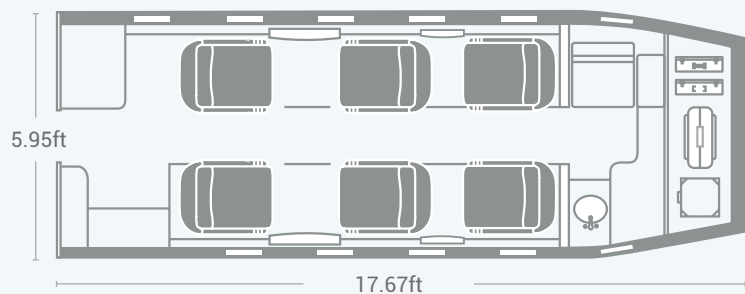

Learjet 60 ^{XR} VIP	
	6 executive multi-position recline seats
	Cockpit closeout privacy curtain
	Large concealable side table*
	Electrical connectors, reading lights and side ledges with recessed cup holders
	SAT-phone availability
	Entertainment: Airshow 410 w/ DVD player & bulkhead-mounted cabin displays
	Galley with work surface, drainable ice drawer, hot water outlet and available microwave
	Lavatory benefiting from natural light, a mirror and vanity with available sink and faucet
	Generous in-cabin storage space
	External baggage compartment

GENERAL

Engine Count:	2
Passengers:	Up to 7
Crew:	2
Model Class:	Jet - Midsize

PERFORMANCE

Range:	2,405 NM / 4,454 km
Max Cruising Speed:	863 km/h
Ceiling (ft):	51,00
Takeoff Distance (ft):	5,920
Landing Distance (ft):	3,190

DIMENSIONS

AIRCRAFT DIMENSION

Tail Height (ft):	14.6
Wing Span (ft):	43.8
Length (ft):	58.7
Max Takeoff Weight (lbs):	23,500

CABIN DIMENSION

Height (ft):	5.71
Width (ft):	5.95
Length (ft):	17.67
Cabin Zones:	1

RANGE MAP

Baggage Capacity

Internal: 24 cu. ft.
External: 24 cu. ft.

4 medium
standard size
suitcases

Fly Beyond the Ordinary

Experience the difference
with ASM Air

Business | Leisure | Events | VIP | Medevac